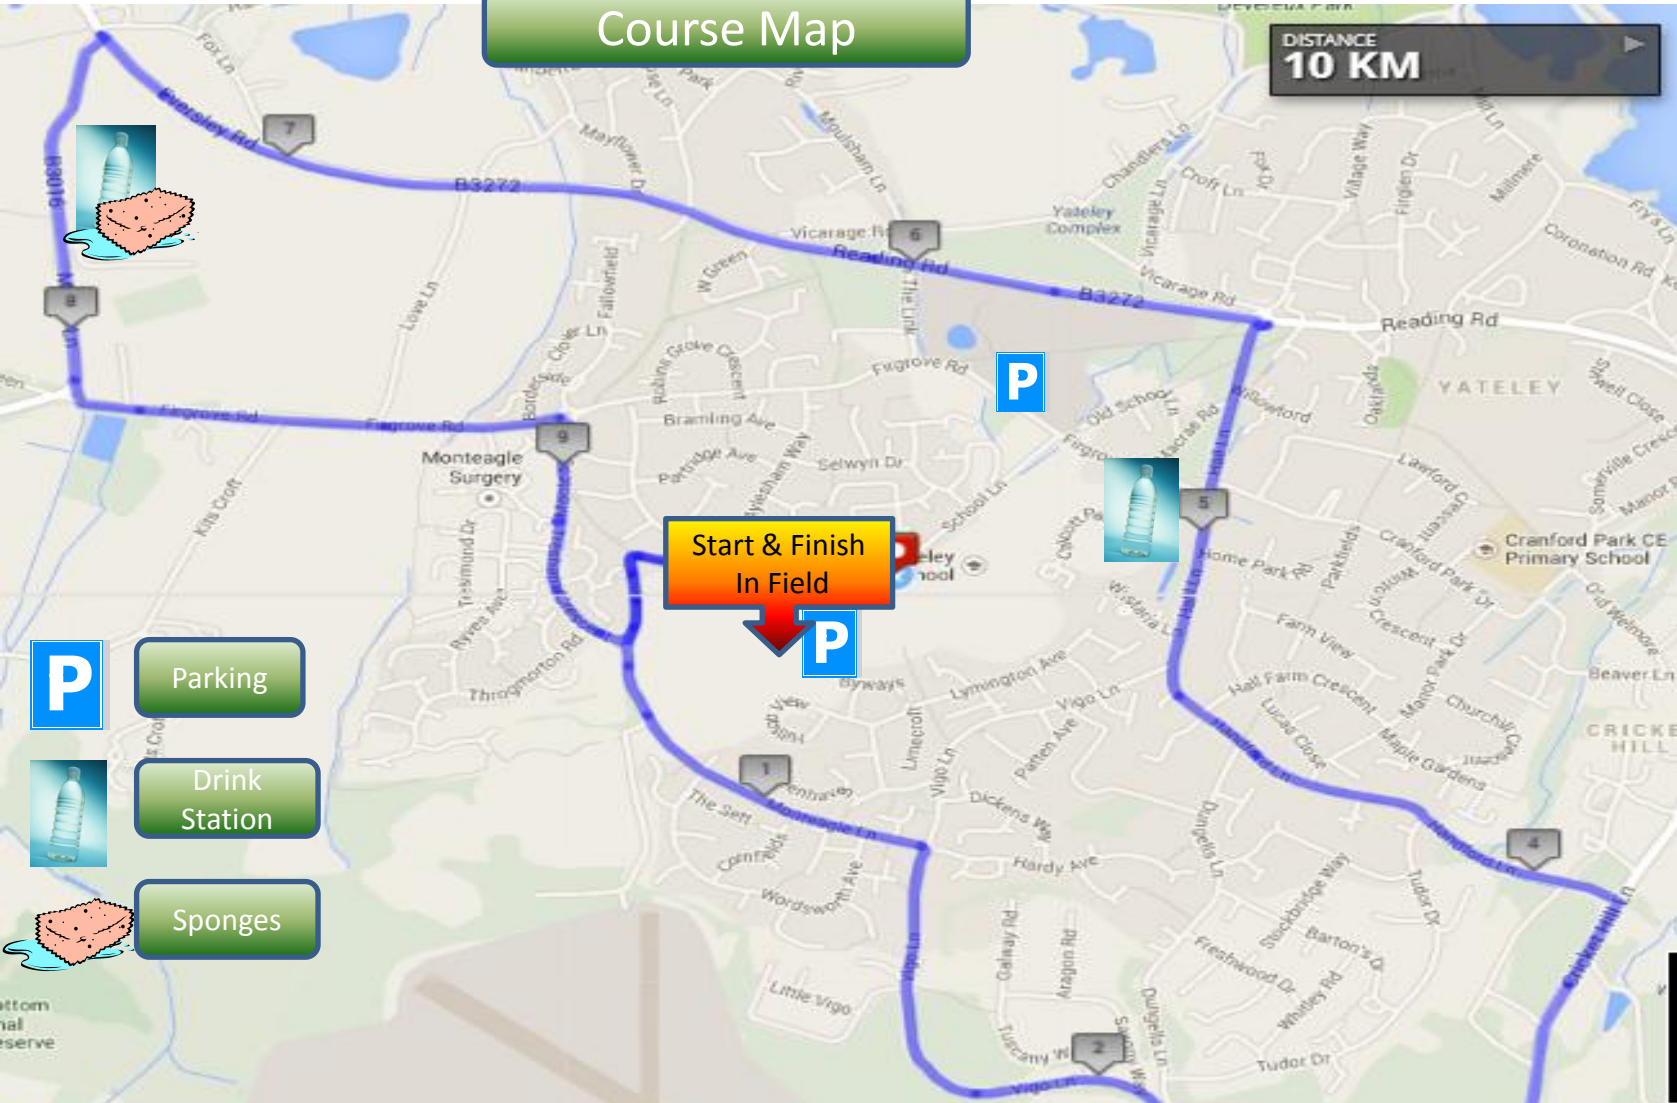

Course Map

DISTANCE
10 KM

P Parking

Drink Station

Sponges

Course Elevation